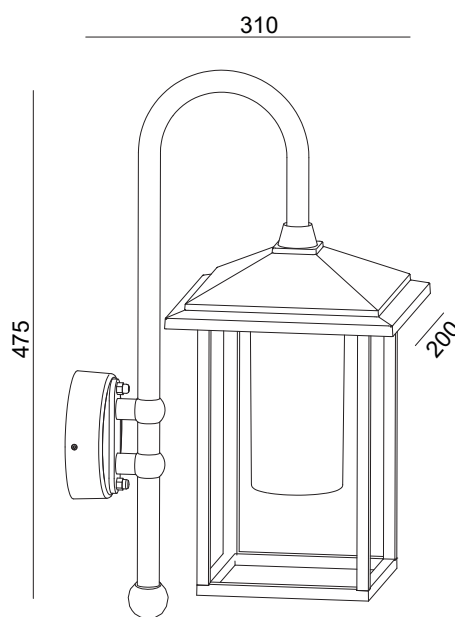

TECHNICAL DATA

TYPE

Professional LED for Exterior & Interior Lighting.

PRO	CRI ≥ 80	
IP54		L°
AC85-265V 50/60Hz		

Model:	Lara
Format:	-
Location:	Exterior
Wattage:	1*E27(Max40W)
Materials:	Aluminium
Led Color:	-
Product Dimension:	475*310*200mm
IP Code:	54
Fixation:	Wall
CRI :	-
Lumen Output:	-
Frequency:	-
Beam Angle:	L°

DIMENSION DRAW

OUTDOOR